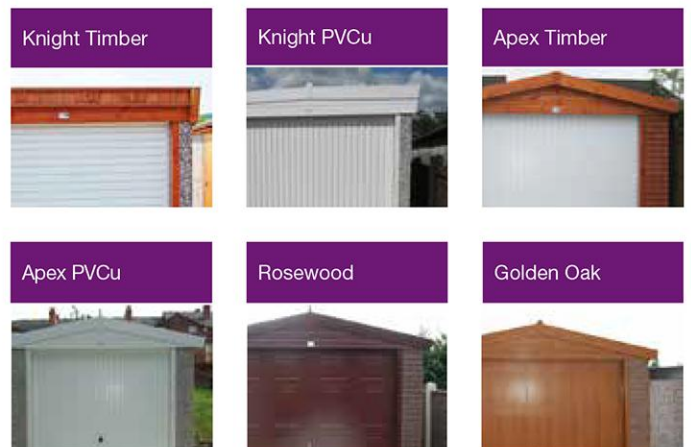

All roof sheets are available in a wide choice of colours.
Translucent roof sheets can be fitted to the majority of these styles.

COLOUR OPTIONS AVAILABLE
(See pg. 13)

The Plastisol coated steel sheets have felt underlay as standard but can be upgraded to 40mm insulation boards.

Windows

A 4' (1.22m) fixed timber window is supplied as standard on single garages and two windows on double garages.

Timber windows are pressure treated and are single glazed.
PVCu windows are all double glazed.

Fascias

The fascias on all buildings are available in Timber or PVCu (White, Golden Oak & Rosewood).

Choose from the options below to create your ideal garage.

Miscellaneous

Guttering & Foam Filler

Guttering available in Brown, White & Black.
Foam filler fitted as standard on all buildings.