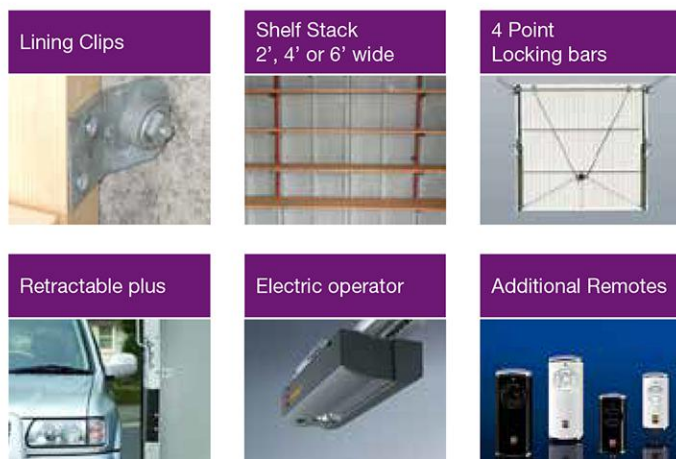

Miscellaneous