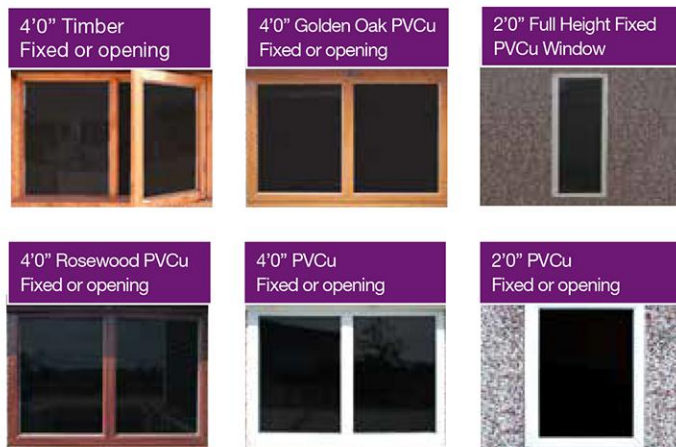

Main doors also available as a Roller Shutter, Sectional or Steel Side Hinged

Personal Doors

Available in the following options. All doors can be hinged left or right and are opening out as standard.

Roof Options

All roof sheets are available in a wide choice of colours.
Translucent roof sheets can be fitted to the majority of these styles.

COLOUR OPTIONS AVAILABLE
(See pg. 13)

The Plastisol coated steel sheets have felt underlay as standard but can be upgraded to 40mm insulation boards.

Windows

A 4' (1.22m) fixed timber window is supplied as standard on single garages and two windows on double garages.

Timber windows are pressure treated and are single glazed.
PVCu windows are all double glazed.

Fascias

The fascias on all buildings are available in Timber or PVCu (White, Golden Oak & Rosewood).

Choose from the options below to create your ideal garage.

Miscellaneous

Guttering & Foam Filler

Guttering available in Brown, White & Black.
Foam filler fitted as standard on all buildings.